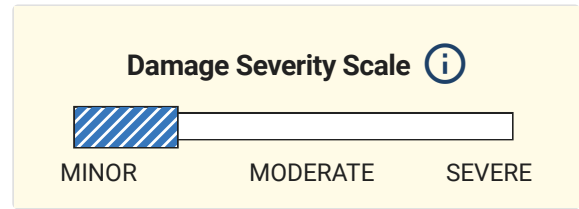

04/05/2021

Illinois
Motor Vehicle Dept.
Glenview, IL

Registration issued or renewed

02/22/2022

Damage Report

Damage reported: minor damage
- Damage to front

03/18/2022

Illinois
Motor Vehicle Dept.
Glenview, IL