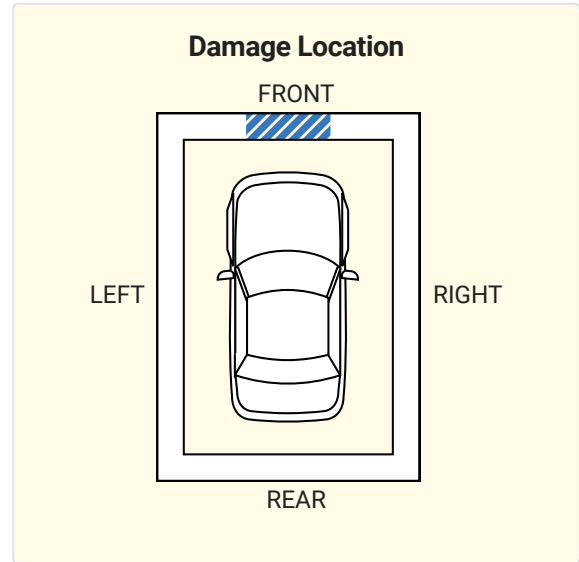

04/05/2021

Illinois
Motor Vehicle Dept.
Glenview, IL

Registration issued or renewed

02/22/2022

Damage Report

Damage reported: minor damage
- Damage to front

03/18/2022

Illinois
Motor Vehicle Dept.
Glenview, IL

Registration issued or renewed

Have Questions? Consumers, please visit our Help Center at www.carfax.eu

Glossary

Damage Indicator

Damage can be a result of many different types of events. Examples include contact with objects (other cars, trees, traffic signs, road debris, etc), vandalism, or weather-related events. Not every damage event is reported to CARFAX. As details about the damage event become available, those additional details are added to the CARFAX Vehicle History Report. CARFAX recommends that you have this vehicle inspected by a qualified mechanic.

- This CARFAX Vehicle History Report is based only on information supplied to CARFAX and available as of 9/2/22 at 3:41:41 AM (CDT). Other information about this vehicle, including problems, may not have been reported to CARFAX. Use this report as one important tool, along with a vehicle inspection and test drive, to make a better decision about your next used car.

Damage Severity

Damage events result in one of the following severity levels:

- Minor: Generally, minor damage is cosmetic (including dents or scratches), may only require reconditioning, and typically does not compromise a vehicle's operation and/or safety.
- Moderate: Moderate damage may affect multiple components of the vehicle and may impair the vehicle's operation and/or safety.
- Severe: Severe damage usually affects multiple components of the vehicle and is likely to compromise the vehicle's operation and/or safety.

CARFAX recommends getting a pre-purchase inspection at a certified collision repair facility.

First Owner

When the first owner(s) obtains a title from a Department of Motor Vehicles as proof of ownership.

New Owner Reported

When a vehicle is sold to a new owner the Title must be transferred to the new owner(s) at a Department of Motor Vehicles